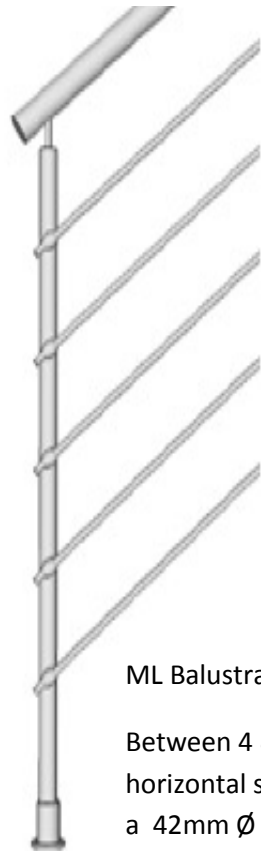

Beech

Stained Beech

Oak

Ash

Cherry

Maple

ML Balustrade.

Between 4 & 9 10mm Ø horizontal stainless bars with a 50mm Ø timber handrail.

Stainless Newel 33.7mm Ø

ML Balustrade.

Between 4 & 9 10mm Ø horizontal stainless bars with a 42mm Ø stainless handrail

Stainless Newel 33.7mm Ø

MLI Balustrade.

Vertical 16-10mm Ø stainless steel spindles with a 50mm Ø timber handrail.

Stainless Newel 33.7mm Ø

MFI Balustrade.

Vertical 16-10mm Ø stainless steel spindles with a 42mm Ø stainless handrail.

Stainless Newel 33.7mm Ø