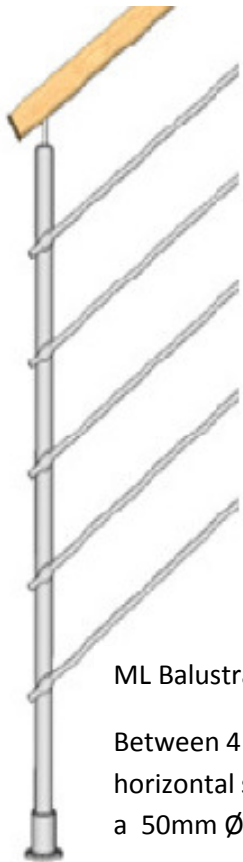

Beech

Stained Beech

Oak

Ash

Cherry

Maple

ML Balustrade.

Between 4 & 9 10mm Ø horizontal stainless bars with a 50mm Ø timber handrail.

Stainless Newel 33.7mm Ø

ML Balustrade.

Between 4 & 9 10mm Ø horizontal stainless bars with a 42mm Ø stainless handrail

Stainless Newel 33.7mm Ø

MLI Balustrade.

Vertical 16-10mm Ø stainless steel spindles with a 50mm Ø timber handrail.

Stainless Newel 33.7mm Ø

MFI Balustrade.

Vertical 16-10mm Ø stainless steel spindles with a 42mm Ø stainless handrail.

Stainless Newel 33.7mm Ø