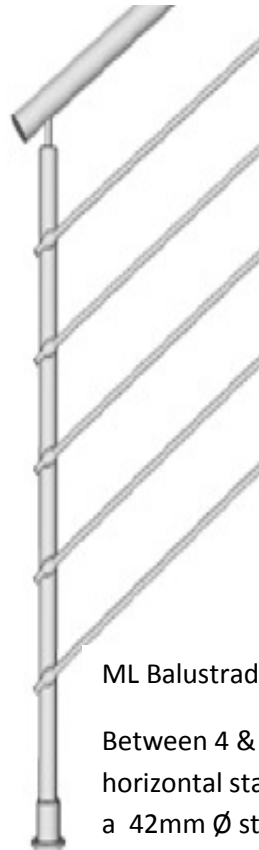

Beech

Stained Beech

Oak

Ash

Cherry

Maple

ML Balustrade.

Between 4 & 9 10mm Ø horizontal stainless bars with a 50mm Ø timber handrail

Stainless Newel 33.7mm Ø

ML Balustrade.

Between 4 & 9 10mm Ø horizontal stainless bars with a 42mm Ø stainless handrail

Stainless Newel 33.7mm Ø

MLA Balustrade.

8mm thick Acrylic panels with a 50mm Ø timber handrail.

Stainless Newel 33.7mm Ø

MLA Balustrade.

8mm thick Acrylic panels with a 42mm Ø stainless handrail.

Stainless Newel 33.7mm Ø

MLB Balustrade.

2mm thick stainless steel perforated mesh panels with a 50mm Ø timber handrail.

Stainless Newel 33.7mm Ø

MLB Balustrade.

2mm thick stainless steel perforated mesh panels with a 42mm Ø stainless handrail.

Stainless Newel 33.7mm Ø