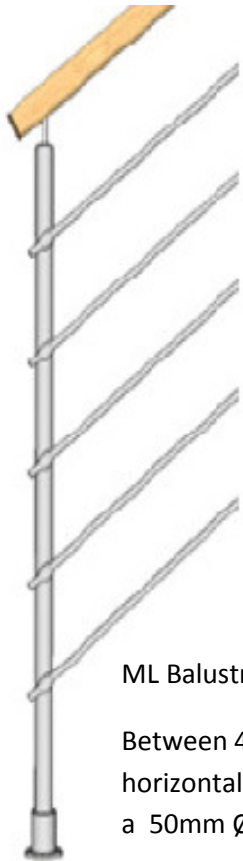

Beech

Stained Beech

Oak

Ash

Cherry

Maple

ML Balustrade.

Between 4 & 9 10mm Ø horizontal stainless bars with a 50mm Ø timber handrail

Stainless Newel 33.7mm Ø

ML Balustrade.

Between 4 & 9 10mm Ø horizontal stainless bars with a 42mm Ø stainless handrail

Stainless Newel 33.7mm Ø

MLA Balustrade.

8mm thick Acrylic panels with a 50mm Ø timber handrail.

Stainless Newel 33.7mm Ø

MLA Balustrade.

8mm thick Acrylic panels with a 42mm Ø stainless handrail.

Stainless Newel 33.7mm Ø

MLB Balustrade.

2mm thick stainless steel perforated mesh panels with a 50mm Ø timber handrail.

Stainless Newel 33.7mm Ø

MLB Balustrade.

2mm thick stainless steel perforated mesh panels with a 42mm Ø stainless handrail.

Stainless Newel 33.7mm Ø