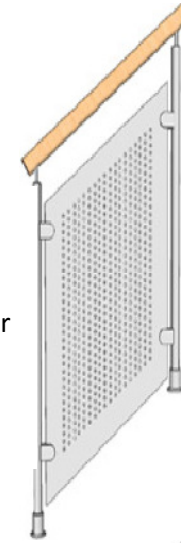

Beech

Stained Beech

Oak

Ash

Cherry

Maple

ML Balustrade.

Between 4 & 9 10mm Ø horizontal stainless bars with a 50mm Ø timber handrail

Stainless Newel 33.7mm Ø

MFI Balustrade.

16-20mm Ø vertical stainless steel spindles with a 50mm Ø timber handrail.

Stainless Newel 33.7mm Ø

MLA Balustrade.

8mm thick Glass or Acrylic panels with a 50mm Ø timber handrail.

Stainless Newel 33.7mm Ø

MLB Balustrade.

2mm thick stainless steel perforated mesh panels with a 50mm Ø timber handrail.

Stainless Newel 33.7mm Ø

ML Balustrade.

Between 4 & 9 10mm Ø horizontal stainless bars with a 42mm Ø stainless handrail

Stainless Newel 33.7mm Ø

MFI Balustrade.

16-20mm Ø vertical stainless steel spindles with a 42mm Ø stainless handrail.

Stainless Newel 33.7mm Ø

MLA Balustrade.

8mm thick Glass or Acrylic panels with a 42mm Ø stainless handrail.