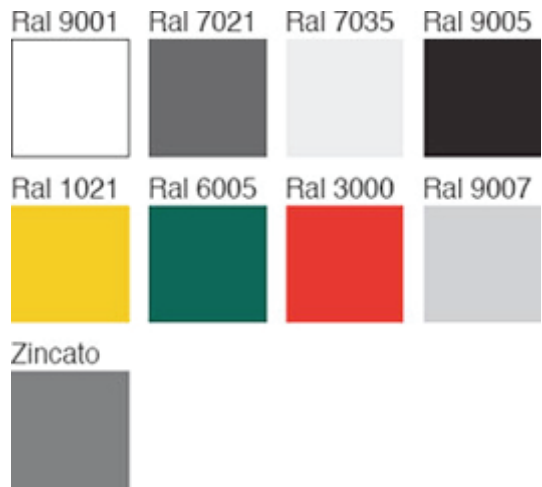

Colours of Spindles

Beechwood Stains