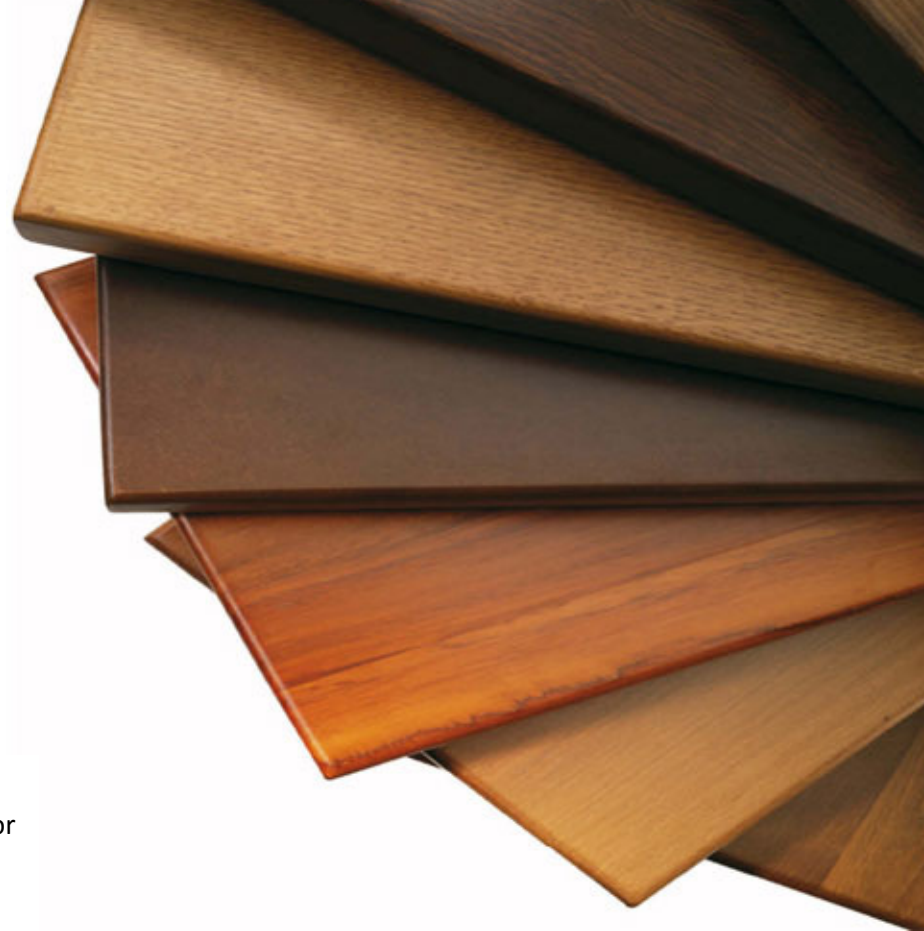

2530

2580

2710

2890

2520

2510

3100

Timber Stains shown left with the option of Beech, Oak, Ash or iroko treads / handrail.