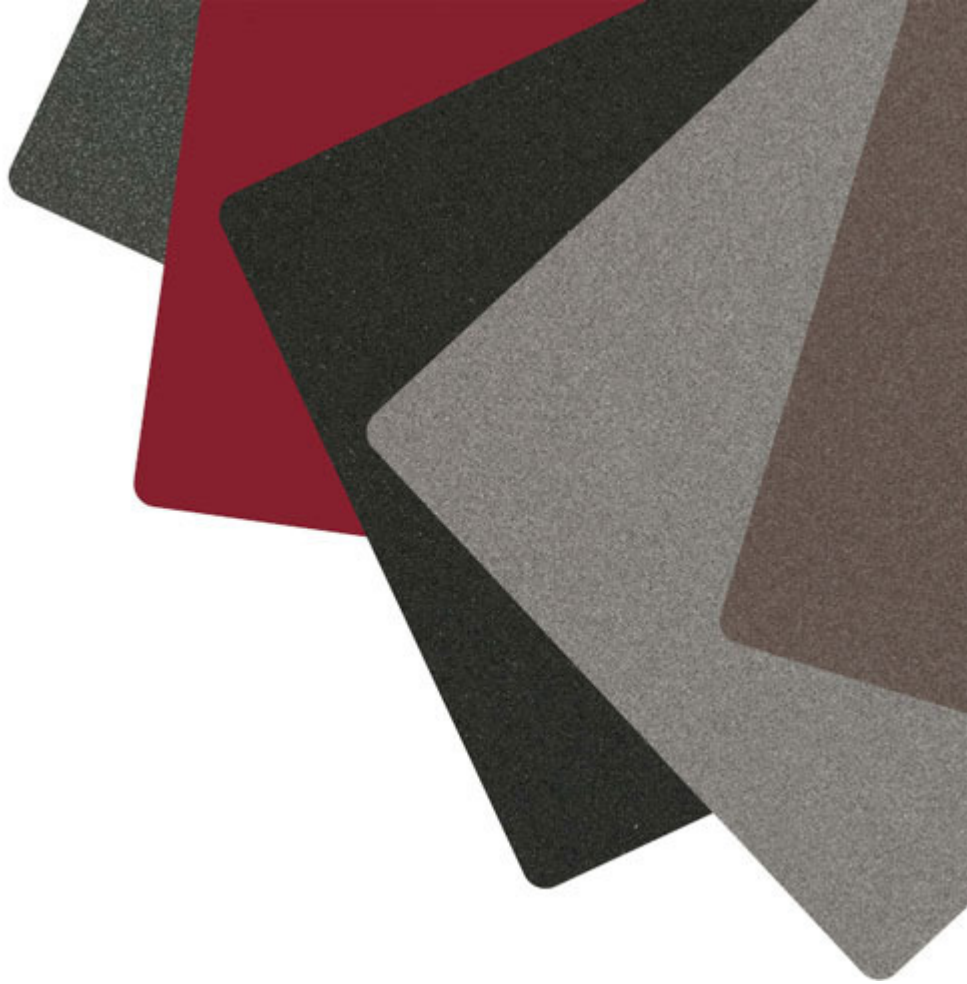

Steelwork Colours

Timber Options

Timber Stains shown above with the option of Beech, Oak, Ash or iroko treads / handrail.