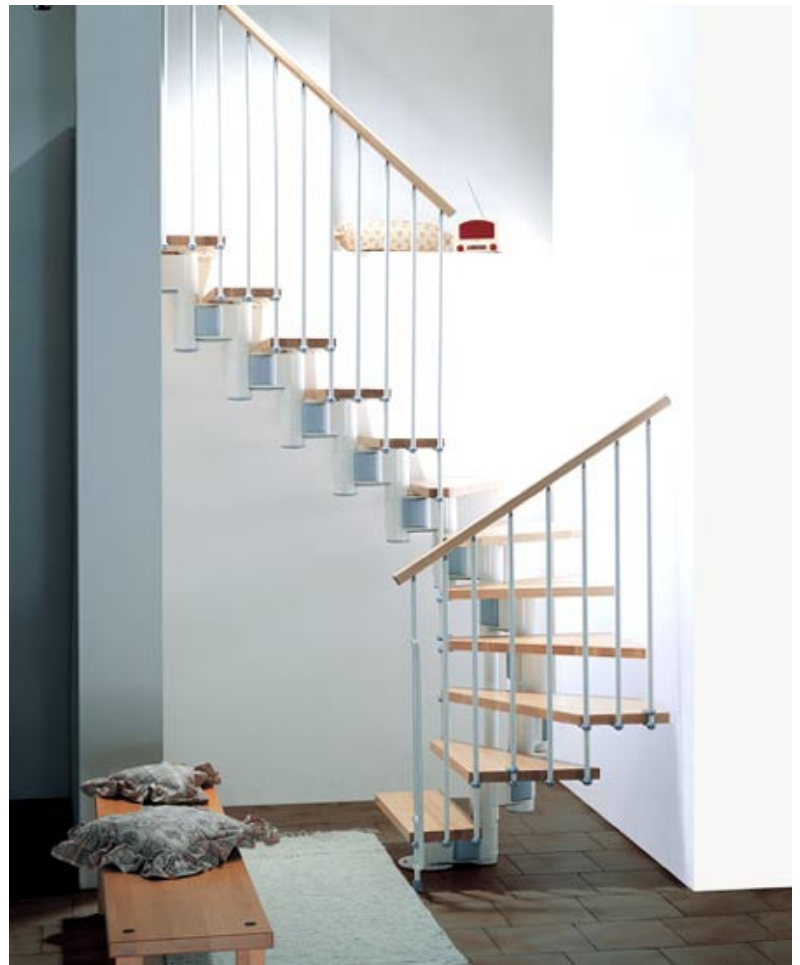

# Kompact Domestic Staircase

COMPLETE  
**STAIR**  
SYSTEMS

The Kompact is a fully adjustable versatile kit staircase available in straight, quarter and half turn configurations. The standard kit of 13 risers will span a height of 3030mm and further treads can be purchased to achieve a greater height. Balustrade is included down one side as standard and consists of vertical steel spindles and a beechwood handrail. This handrail matches the finish of the beechwood treads.

## KOMPACT SPECIFICATION / OPTIONS

STAIR WIDTH	-	740 or 890mm
FLOOR TO FLOOR HEIGHTS	-	with additional treads up to 3730mm
TREADS	-	Beechwood (light or dark stain)
BALUSTRADE	-	Vertical 20mm Ø steel spindles
HANDRAIL	-	Beechwood
STAIR SUPPORT	-	Interlocking tubular steel spine
LANDING BALUSTRADE	-	Available in 1200mm kits
RISER BARS	-	available in 20mm Ø steel bars
FINISH OF STEEL	-	Powder coated – Black/Pearl Grey/White