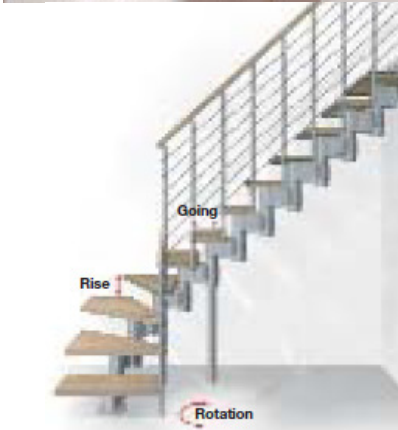

Komoda Domestic Staircase

The Komoda is a fully adjustable versatile kit staircase available in straight, quarter and half turn configurations. The standard kit of 13 risers will span a height of 3030mm and further treads can be purchased to achieve a greater height. Balustrade is included down one side as standard and consists of horizontal stainless steel cables and a beechwood handrail. This handrail matches the finish of the beechwood treads.

KOMODA SPECIFICATION / OPTIONS

STAIR WIDTH	-	740 or 890mm
FLOOR TO FLOOR HEIGHTS	-	with additional treads up to 3730mm
TREADS	-	Beechwood (light or dark stain)
BALUSTRADE	-	7 no. Horizontal stainless steel cables
HANDRAIL	-	Beechwood
STAIR SUPPORT	-	Interlocking tubular steel spine
LANDING BALUSTRADE	-	Available in 1200mm kits
RISER BARS	-	available in 20mm Ø steel bars
FINISH OF STEEL	-	Powder coated – Black/Pearl Grey/White