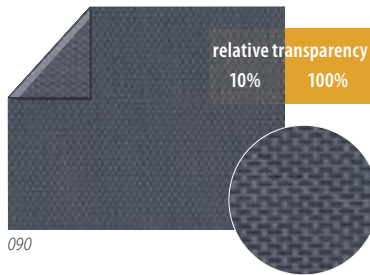

Group 1

10% relative fabric transparency